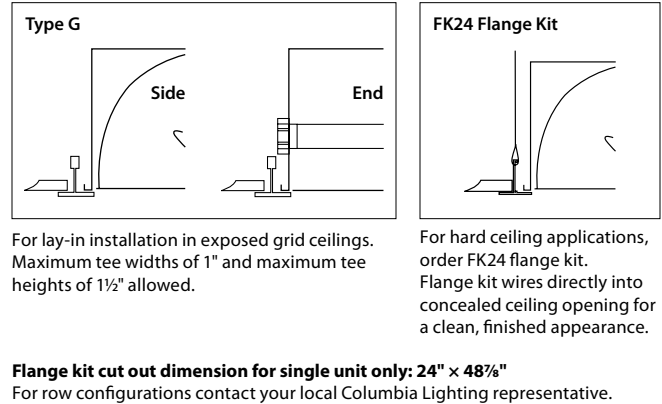

**ORDERING INFORMATION**

**EXAMPLE STSL24-232G-LSMPO-EU**

<b>STSL</b>	<b>24</b>	-	-	<b>MPO</b>	-	-	-
<b>MODEL</b> STSL Stratus® Side Basket with Louver	<b>NO. OF LAMPS IN CROSS SECTION</b> 2 Two 4 Four	<b>CEILING TYPE</b> G Grid Lay-in SG Slot Grid SM Surface Mount	<b>SHIELDING</b> MPO Metal Perf w/Overlay	<b>AIR FUNCTION</b> Blank Static A Air Handling	<b>VOLTAGE</b> U 120V-277V 347 347V	<b>OPTIONS</b> GLR Fast Blow Fuse GMF Slow Blow Fuse EL Emergency Battery Pack NYC NYC Compliant NYCU NYC Compliant, Union Label	
<b>SIZE</b> 24 2' x 4'	<b>LAMP TYPE</b> 28 4', T5: 28 Watt 32 4', T8: 32, 30, 28 or 25 Watt 54 4', T5HO: 54 or 51 Watt	<b>LOUVER FINISH</b> LS Low Iridescent Specular Parabolic Louver MA Matte Anodized Low Iridescent Semi-Specular Aluminum M4R 95% Reflective Specular Aluminum GW Gloss White Enamel	<b>BALLAST</b> E Electronic T8, Instant Start ED Electronic Dimming T8 and T5 EP Electronic T5, T5HO, or T8, Programmed Start	<b>ACCESSORIES (ORDER SEPARATELY)</b> FK24 2' x 4' Single Flange Kit			

Protected by US Patent 6,789,914.  
Protected by Canada Patent 2,468,596.  
Specifications subject to change without notice.

**PHOTOMETRIC DATA - CONTACT FACTORY**

**DIMENSIONAL DATA**

**CEILING COMPATIBILITY**

**NOTE:** All dimensions are in inches; dimensions and specifications are subject to change without notice. Please consult factory or check sample for verification.