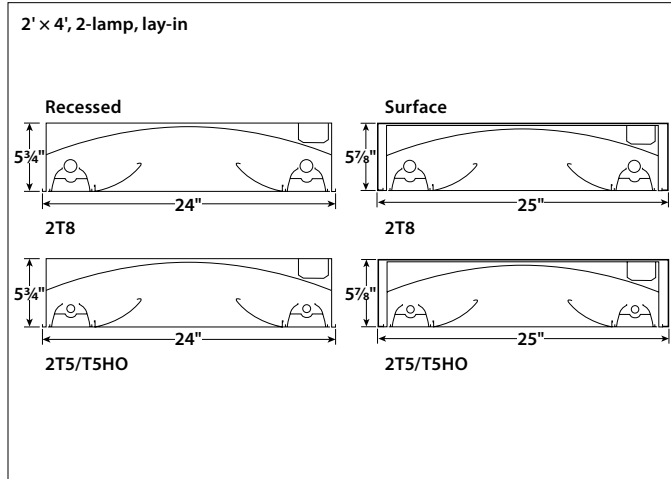

**ORDERING INFORMATION**

**EXAMPLE STSL24-232G-LSMPO-EU**

<b>STSL</b>	<b>24</b>	-	-	<b>MPO</b>	-	-	-
<b>MODEL</b> STSL Stratus® Side Basket with Louver	<b>NO. OF LAMPS IN CROSS SECTION</b> 2 Two 4 Four	<b>CEILING TYPE</b> G Grid Lay-in SG Slot Grid SM Surface Mount	<b>SHIELDING</b> MPO Metal Perf w/Overlay	<b>AIR FUNCTION</b> Blank Static A Air Handling	<b>VOLTAGE</b> U 120V-277V 347 347V	<b>OPTIONS</b> GLR Fast Blow Fuse GMF Slow Blow Fuse EL Emergency Battery Pack NYC NYC Compliant NYCU NYC Compliant, Union Label	
<b>SIZE</b> 24 2' x 4'	<b>LAMP TYPE</b> 28 4', T5: 28 Watt 32 4', T8: 32, 30, 28 or 25 Watt 54 4', T5HO: 54 or 51 Watt	<b>LOUVER FINISH</b> LS Low Iridescent Specular Parabolic Louver MA Matte Anodized Low Iridescent Semi-Specular Aluminum M4R 95% Reflective Specular Aluminum GW Gloss White Enamel	<b>BALLAST</b> E Electronic T8, Instant Start ED Electronic Dimming T8 and T5 EP Electronic T5, T5HO, or T8, Programmed Start	<b>ACCESSORIES (ORDER SEPARATELY)</b> FK24 2' x 4' Single Flange Kit			

Protected by US Patent 6,789,914.  
Protected by Canada Patent 2,468,596.  
Specifications subject to change without notice.

**PHOTOMETRIC DATA - CONTACT FACTORY**

**DIMENSIONAL DATA**

**CEILING COMPATIBILITY**

**NOTE:** All dimensions are in inches; dimensions and specifications are subject to change without notice. Please consult factory or check sample for verification.