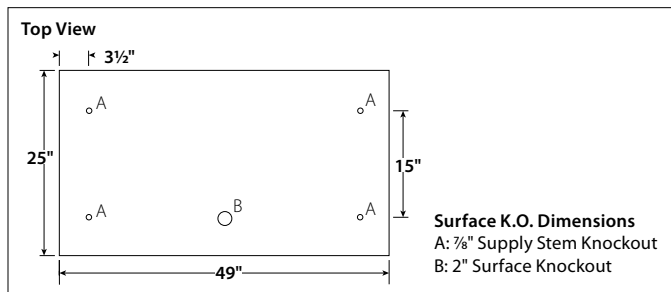

**ORDERING INFORMATION**

**EXAMPLE STSL24-232G-LSMPO-EU**

<b>STSL</b>	<b>24</b>	-	-	<b>MPO</b>	-	-	-
<b>MODEL</b> STSL Stratus® Side Basket with Louver	<b>NO. OF LAMPS IN CROSS SECTION</b> 2 Two 4 Four	<b>CEILING TYPE</b> G Grid Lay-in SG Slot Grid SM Surface Mount	<b>SHIELDING</b> MPO Metal Perf w/Overlay	<b>AIR FUNCTION</b> Blank Static A Air Handling	<b>VOLTAGE</b> U 120V-277V 347 347V	<b>OPTIONS</b> GLR Fast Blow Fuse GMF Slow Blow Fuse EL Emergency Battery Pack NYC NYC Compliant NYCU NYC Compliant, Union Label	
<b>SIZE</b> 24 2' x 4'	<b>LAMP TYPE</b> 28 4', T5: 28 Watt 32 4', T8: 32, 30, 28 or 25 Watt 54 4', T5HO: 54 or 51 Watt	<b>LOUVER FINISH</b> LS Low Iridescent Specular Parabolic Louver MA Matte Anodized Low Iridescent Semi-Specular Aluminum M4R 95% Reflective Specular Aluminum GW Gloss White Enamel	<b>BALLAST</b> E Electronic T8, Instant Start ED Electronic Dimming T8 and T5 EP Electronic T5, T5HO, or T8, Programmed Start	<b>ACCESSORIES (ORDER SEPARATELY)</b> FK24 2' x 4' Single Flange Kit			

Protected by US Patent 6,789,914.  
Protected by Canada Patent 2,468,596.  
Specifications subject to change without notice.

**PHOTOMETRIC DATA - CONTACT FACTORY**

**DIMENSIONAL DATA**

**CEILING COMPATIBILITY**

**NOTE:** All dimensions are in inches; dimensions and specifications are subject to change without notice. Please consult factory or check sample for verification.