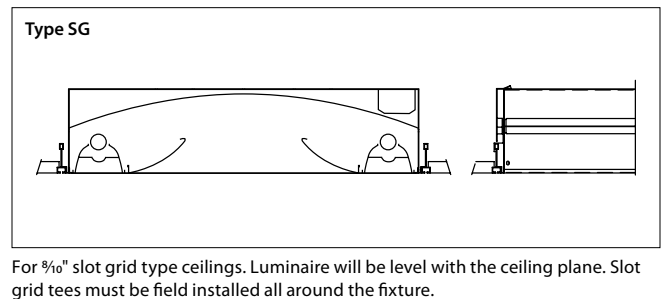

Protected by US Patent 6,789,914.  
Protected by Canada Patent 2,468,596.  
Specifications subject to change without notice.

**PHOTOMETRIC DATA - CONTACT FACTORY**

**DIMENSIONAL DATA**

**CEILING COMPATIBILITY**

**NOTE:** All dimensions are in inches; dimensions and specifications are subject to change without notice. Please consult factory or check sample for verification.