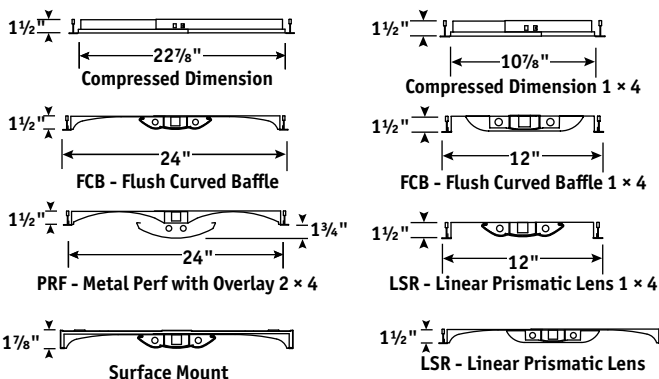

ORDERING INFORMATION

ZPT	-	2	-	-	-	-	-	-	
MODEL	NO. OF LAMPS	CEILING TYPE	REFLECTOR	VOLTAGE	SIZE	LAMP TYPE	SHIELDING	BALLAST	OPTIONS
ZPT Zero Plenum® Troffer	2 Two	G Grid Lay-in SM Surface Mount ²	O Open (N/A with PRF) R Ribbed Curve (N/A w/ 1 × 4) S Smooth Curve (N/A w/ 1 × 4)	U 120V-277V 347 347V	14 1' × 4' 22 2' × 2' 24 2' × 4'	14 2', T5: 14 Watt 24 2', T5HO: 24 Watt 28 4', T5: 28 Watt 54 4', T5HO: 54 or 51 Watt	FCB Flush Curved Baffle LSR Linear Prismatic Lens with Surface Relief Diffuser PRF Metal Perf w/Overlay (N/A w/ 1×4) SB Solid Basket	NOTE: See Technical Section for other ballast options. EP Electronic T5, 1.00 Ballast Factor (28W or 54W) EP95 Electronic T5, 0.95 Ballast Factor (28W only) EP115 Electronic T5, 1.15 Ballast Factor (28W only) ED Electronic T5, 1.00 Ballast Factor, Variable Dimming Ballast (28W or 54W) ESD95 Electronic T5, 0.95 Ballast Factor, Step Dimming (28W only) ESD115 Electronic T5, 1.15 Ballast Factor, Step Dimming (28W only)	C38890 3-Wire Flex, 90° Connector ¹ C48890 4-Wire Flex (Step Dimming or -EL Option ¹) GLR Fast Blow Fuse GMF Slow Blow Fuse TB4 (4) Bulk T-Bar Clips ¹ EL5 Emergency Battery Pack (N/A 2 × 2) F5835 35K 85CRI T5 or T5HO Lamps Installed F5841 41K 85CRI T5 or T5HO Lamps Installed NYC NYC Compliant NYCU NYC Compliant, Union Label

PRODUCT AVAILABILITY

SIZE	NO. OF LAMPS	LAMP TYPE	COMPRESSED WIDTH	INSTALLED WIDTH	LENGTH	HEIGHT
1' × 4'	2	28, 54	10 7/8"	11 3/4"	47 3/4"	1 1/2"
2' × 2'	2	14, 24	22 7/8"	23 3/4"	23 3/4"	1 1/2"
2' × 4'	2	28, 54	22 7/8"	23 3/4"	47 3/4"	1 1/2"