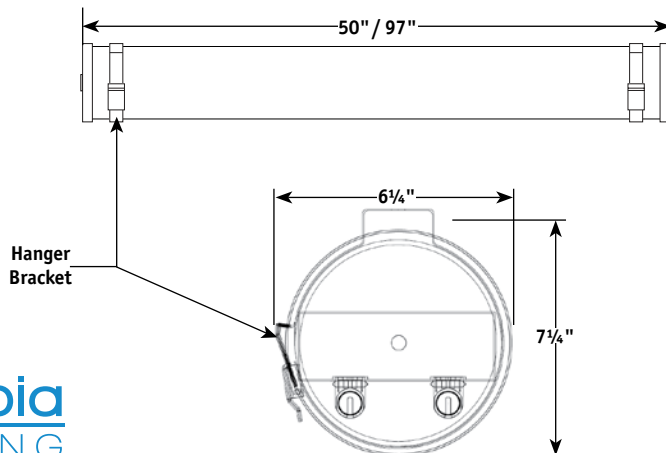

### FEATURES

- Suitable for wet locations
- NSF Certified, Splash Zone Food Processing
- NEMA 4X hose down
- 0.125" thick extruded clear acrylic enclosure
- Endcaps – 18 GA., spun 304 stainless steel with silicone gasket
- 95% reflective specular aluminum or painted gloss white reflector with (minimum reflectance 88%)
- 72" of 16/3 SJO cord installed with straight male cord connector (rated IP67) in End Cap; other end of cord less plug, is supplied as standard
- Two stainless steel straps (allows suspension anywhere along enclosure) supplied standard
- Optional wall mounting bracket kit available

### PRODUCT AVAILABILITY

SIZE	NO. OF LAMPS IN CROSS SECTION	NO. OF LAMPS	LAMP TYPE	DIAMETER	LENGTH
4'	2	2	32, 54	6 1/4"	50"
8'	2	4	32, 54	6 1/4"	97"