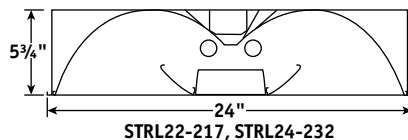

ACCESSORIES (ORDER SEPARATELY)

- **FK14** 1' x 4' Flange Kit
- **FK22** 2' x 2' Flange Kit
- **FK24** 2' x 4' Flange Kit

PRODUCT AVAILABILITY

SIZE	NO. OF LAMPS IN CROSS SECTION	NO. OF LAMPS IN FIXTURE	LAMP TYPE	HEIGHT
1' x 4'	1	1	28, 32, 54	5 3/4"
	1	2	40TT	5 3/4"
	2	2	28, 32, 54	5 3/4"
2' x 2'	2	2	14, 17, 24, 40TT	5 3/4"
	3	3	14, 17, 24	5 3/4"
2' x 4'	2	2	28, 32, 54	5 3/4"
	2	4	40TT	5 3/4"
	3	3	28, 32, 54	5 3/4"

Note: 3-lamp, T8 units not available for end-to-end row mounting.