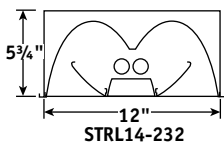

STRL

Stratus Center Louver Recessed Indirect

RECESSED ARCHITECTURAL

FEATURES

- True parabolic center louver provides precise optical control
- High efficiency; delivers more light to the task
- One, two or three lamp cross sections
- Available for T8, T5, T5HO, 40TT or 50TT lamps
- Thermoplastic basket support brackets
- Light basket and reflector are powder coated after fabrication
- Louver available in a variety of finishes
- Easy to install and maintain
- UL listed 1598, cUL or CSA. Damp Location standard

ACCESSORIES (ORDER SEPARATELY)

- FK14** 1' x 4' Flange Kit
- FK22** 2' x 2' Flange Kit
- FK24** 2' x 4' Flange Kit

PRODUCT AVAILABILITY

SIZE	NO. OF LAMPS IN CROSS SECTION	NO. OF LAMPS IN FIXTURE	LAMP TYPE	HEIGHT
1' x 4'	1	1	28, 32, 54	5 3/4"
	1	2	40TT	5 3/4"
	2	2	28, 32, 54	5 3/4"
2' x 2'	2	2	14, 17, 24, 40TT	5 3/4"
	3	3	14, 17, 24	5 3/4"
2' x 4'	2	2	28, 32, 54	5 3/4"
	2	4	40TT	5 3/4"
	3	3	28, 32, 54	5 3/4"