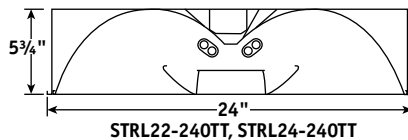

ACCESSORIES (ORDER SEPARATELY)

- **FK14** 1' x 4' Flange Kit
- **FK22** 2' x 2' Flange Kit
- **FK24** 2' x 4' Flange Kit

PRODUCT AVAILABILITY

SIZE	NO. OF LAMPS IN CROSS SECTION	NO. OF LAMPS IN FIXTURE	LAMP TYPE	HEIGHT
1' x 4'	1	1	28, 32, 54	5 3/4"
	1	2	40TT	5 3/4"
	2	2	28, 32, 54	5 3/4"
2' x 2'	2	2	14, 17, 24, 40TT	5 3/4"
	3	3	14, 17, 24	5 3/4"
2' x 4'	2	2	28, 32, 54	5 3/4"
	2	4	40TT	5 3/4"
	3	3	28, 32, 54	5 3/4"

Note: 3-lamp, T8 units not available for end-to-end row mounting.