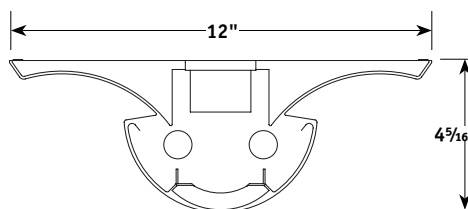

ORDERING INFORMATION

STP	2						
MODEL STP Stratus Surface or Pendant Mounted	NO. OF LAMPS IN CROSS SECTION 2 Two See Product Availability table below.	SHIELDING MPO Metal Perf w/Overlay MPOWCB White Cross Baffle inset in perforated metal MPOWPB White Perforated Cross Baffle inset in perforated metal	VOLTAGE U 120V-277V 347 347V	OPTIONS EL Emergency Battery Pack (Small case size) GLR Fast Blow Fuse GMF Slow Blow Fuse NYC NYC Compliant NYCU NYC Compliant, Union Label	SIZE 14 1' x 4' 18 1' x 8'	LAMP TYPE 28 4', T5: 28 Watt 32 4', T8: 32, 30, 28 or 25 Watt 54 4', T5HO: 54 or 51 Watt	BALLAST NOTE: See Technical Section for other ballast options. E Electronic T8, Instant Start 3E 3-Lamp Electronic T8, Instant Start 4E 4-Lamp Electronic T8, Instant Start EP Electronic T8, Programmed Start

For more options see pages 99-114.

ACCESSORIES (ORDER SEPARATELY)

- CM24** 24" Adjustable Cable Mounting Kit
- CM48** 48" Adjustable Cable Mounting Kit

Cable mounting kits are ordered and shipped separately from fixture. Other lengths are available on request.

PRODUCT AVAILABILITY

SIZE	NO. OF LAMPS IN CROSS SECTION	NO. OF LAMPS IN FIXTURE	LAMP TYPE	WIDTH	LENGTH	HEIGHT
1' x 4'	2	2	28, 32, 54	12"	48 ³ / ₁₆ "	4 ⁵ / ₁₆ "
1' x 8'	2	4	28, 32, 54	12"	96 ³ / ₁₆ "	4 ⁵ / ₁₆ "