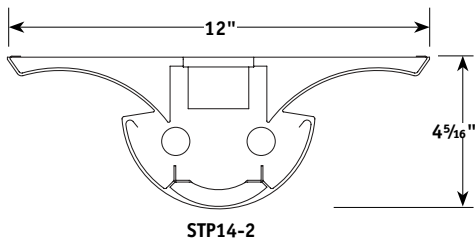

FEATURES

- Contemporary aesthetics create visual interest
- Low profile nominal 1' × 4'
- Choice of perforated baskets or baffles inset in perforated baskets provide radiant illumination in a choice of aesthetic options
- Indirect components reflect light for a soft and even illumination on vertical and horizontal surfaces
- Direct lighting component enhances facial delineation
- Surface mounting standard. Cable mounting available
- 4' and 8' lengths facilitate single or in-row mounting
- Full product family includes Stratus fully recessed units for applications where a complementary appearance is desired
- UL listed 1598, cUL or CSA, Damp Location Listed

ORDERING INFORMATION

STP	-	2	-		-		-		-		-	
MODEL STP Stratus® Surface or Pendant Mounted	NO. OF LAMPS IN CROSS SECTION 2 Two See Product Availability table below.		SHIELDING MPO Metal Perf w/Overlay WCBMPO White Cross Baffle inset in perforated metal WPBMPO White Perforated Cross Baffle inset in perforated metal		REFLECTOR TYPE ST Solid Type Reflector (Std.) U Apertured Uplight Reflector		VOLTAGE U 120V-277V 347 347V		OPTIONS EL Emergency Battery Pack (Small case size) GLR Fast Blow Fuse GMF Slow Blow Fuse NYC NYC Compliant NYCU NYC Compliant, Union Label			
SIZE 14 1' × 4' 18 1' × 8'		LAMP TYPE 28 4', T5: 28 Watt 32 4', T8: 32, 30, 28 or 25 Watt 54 4', T5H0: 54 or 51 Watt		BALLAST NOTE: See Technical Section for other ballast options. E Electronic T8, Instant Start 3E 3-Lamp Electronic T8, Instant Start 4E 4-Lamp Electronic T8, Instant Start EP Electronic T8, Programmed Start				For more options see pages 96-112.				

PRODUCT AVAILABILITY

SIZE	NO. OF LAMPS IN CROSS SECTION	NO. OF LAMPS IN FIXTURE	LAMP TYPE	WIDTH	LENGTH	HEIGHT
1' × 4'	2	2	28, 32, 54	12"	48 ³ / ₁₆ "	4 ⁵ / ₁₆ "
1' × 8'	2	4	28, 32, 54	12"	96 ³ / ₁₆ "	4 ⁵ / ₁₆ "