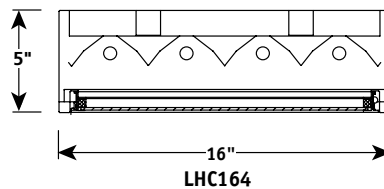

Enclosed and Gasketed Linear High Bay

FEATURES

- Extremely efficient fluorescent luminaire replaces HID in retail and industrial applications
- Highly specular contoured reflectors drive light down to provide excellent vertical footcandles
- Battery pack option (EL) provides instant-on emergency illumination (not available for wet location)
- Fully sealed housing for use in Class I Cleanroom applications
- Anodized extruded aluminum door frame
- One-piece, 18 gauge stainless or cold-rolled steel doors available
- Mounting bracket pre-installed for surface or cable mounting
- UL listed 1598, cUL or CSA. Damp Location standard, Wet Location option

PRODUCT AVAILABILITY

MODEL	NO. OF LAMPS IN FIXTURE	LAMP TYPE	WIDTH	LENGTH	HEIGHT
LHC164	4	28, 32, 54	16"	48"	5"
LHC24	6	28, 32, 54	24"	48"	5"