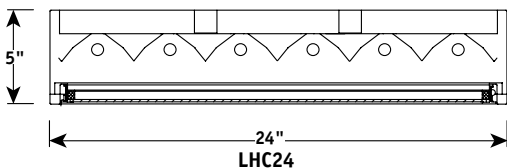

PRODUCT AVAILABILITY

MODEL	NO. OF LAMPS IN FIXTURE	LAMP TYPE	WIDTH	LENGTH	HEIGHT
LHC164	4	28, 32, 54	16"	48"	5"
LHC24	6	28, 32, 54	24"	48"	5"