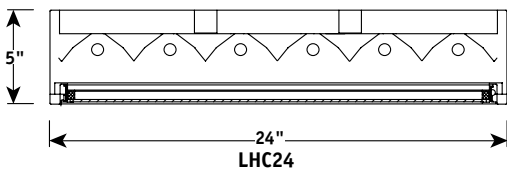

Enclosed and Gasketed Linear High Bay

FEATURES

- Extremely efficient fluorescent luminaire replaces HID in retail and industrial applications
- Highly specular contoured reflectors drive light down to provide excellent vertical footcandles
- Battery pack option (EL) provides instant-on emergency illumination (not available for wet location)
- Fully sealed housing for use in Class I Cleanroom applications
- Anodized extruded aluminum door frame
- One-piece, 18 gauge stainless or cold-rolled steel doors available
- Mounting bracket pre-installed for surface or cable mounting
- UL listed 1598, cUL or CSA. Damp Location standard, Wet Location option

PRODUCT AVAILABILITY

MODEL	NO. OF LAMPS IN FIXTURE	LAMP TYPE	WIDTH	LENGTH	HEIGHT
LHC164	4	28, 32, 54	16"	48"	5"
LHC24	6	28, 32, 54	24"	48"	5"