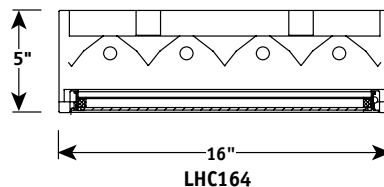

PRODUCT AVAILABILITY

MODEL	NO. OF LAMPS IN FIXTURE	LAMP TYPE	WIDTH	LENGTH	HEIGHT
LHC164	4	28, 32, 54	16"	48"	5"
LHC24	6	28, 32, 54	24"	48"	5"