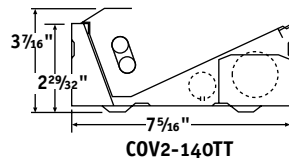

COV

Covelight

RECESSED ARCHITECTURAL

FEATURES

- Unique design provides wide distribution, far superior to standard or staggered strip lights
- Notched reflector eliminates socket shadows
- Maximum efficiency
- Shallow 3⁷/₁₆" (T8) or 1⁷/₈" (T5) housing profile
- T8, T5 or T5HO
- Modular lengths simplify installation
- Quick disconnect plugs make row wiring easy
- Hinged reflector allows quick access to wireway
- Built-in aligner tabs align fixture housings, simplify continuous row installation
- UL listed 1598, cUL or CSA. Damp Location standard

PRODUCT AVAILABILITY

SIZE	NO. OF LAMPS IN CROSS SECTION	NO. OF LAMPS IN FIXTURE	LAMP TYPE	WIDTH	LENGTH	HEIGHT
2'	1	1	17, 40TT	7 ⁵ / ₁₆ "	24"	3 ⁷ / ₁₆ "
	1	1	14, 24	6 ¹ / ₄ "	22 ¹¹ / ₁₆ "	1 ⁷ / ₈ "
	2	2	14, 17, 24	7 ⁵ / ₁₆ "	24"	3 ⁷ / ₁₆ "
3'	1	1	25	7 ⁵ / ₁₆ "	36"	3 ⁷ / ₁₆ "
	1	1	21, 39	6 ¹ / ₄ "	34 ¹ / ₂ "	1 ⁷ / ₈ "
	2	2	21, 25, 39	7 ⁵ / ₁₆ "	36"	3 ⁷ / ₁₆ "
4'	1	1	32	7 ⁵ / ₁₆ "	48"	3 ⁷ / ₁₆ "
	1	1	28, 54	6 ¹ / ₄ "	45 ⁵ / ₁₆ "	1 ⁷ / ₈ "
	2	2	28, 32, 54	7 ⁵ / ₁₆ "	48"	3 ⁷ / ₁₆ "
6'	1	2	25	7 ⁵ / ₁₆ "	72"	3 ⁷ / ₁₆ "
	1	2	21, 39	6 ¹ / ₄ "	69 ³ / ₄ "	1 ⁷ / ₈ "
	2	4	21, 25, 30	7 ⁵ / ₁₆ "	72"	3 ⁷ / ₁₆ "
8'	1	2	32	7 ⁵ / ₁₆ "	96"	3 ⁷ / ₁₆ "
	1	2	28, 54	6 ¹ / ₄ "	92 ⁷ / ₈ "	1 ⁷ / ₈ "
	2	4	28, 32, 54	7 ⁵ / ₁₆ "	96"	3 ⁷ / ₁₆ "