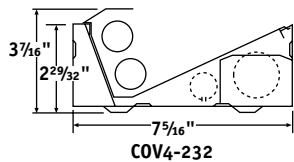

COV

Covelight

RECESSED ARCHITECTURAL

FEATURES

- Unique design provides wide distribution, far superior to standard or staggered strip lights
- Notched reflector eliminates socket shadows
- Maximum efficiency
- Shallow 3⁷/₁₆" (T8) or 1⁷/₈" (T5) housing profile
- T8, T5 or T5HO
- Modular lengths simplify installation
- Quick disconnect plugs make row wiring easy
- Hinged reflector allows quick access to wireway
- Built-in aligner tabs align fixture housings, simplify continuous row installation
- UL listed 1598, cUL or CSA. Damp Location standard

PRODUCT AVAILABILITY

SIZE	NO. OF LAMPS IN CROSS SECTION	NO. OF LAMPS IN FIXTURE	LAMP TYPE	WIDTH	LENGTH	HEIGHT
2'	1	1	17, 40TT	7 ⁵ / ₁₆ "	24"	3 ⁷ / ₁₆ "
	1	1	14, 24	6 ¹ / ₄ "	22 ¹¹ / ₁₆ "	1 ⁷ / ₈ "
	2	2	14, 17, 24	7 ⁵ / ₁₆ "	24"	3 ⁷ / ₁₆ "
3'	1	1	25	7 ⁵ / ₁₆ "	36"	3 ⁷ / ₁₆ "
	1	1	21, 39	6 ¹ / ₄ "	34 ¹ / ₂ "	1 ⁷ / ₈ "
	2	2	21, 25, 39	7 ⁵ / ₁₆ "	36"	3 ⁷ / ₁₆ "
4'	1	1	32	7 ⁵ / ₁₆ "	48"	3 ⁷ / ₁₆ "
	1	1	28, 54	6 ¹ / ₄ "	45 ⁵ / ₁₆ "	1 ⁷ / ₈ "
	2	2	28, 32, 54	7 ⁵ / ₁₆ "	48"	3 ⁷ / ₁₆ "
6'	1	2	25	7 ⁵ / ₁₆ "	72"	3 ⁷ / ₁₆ "
	1	2	21, 39	6 ¹ / ₄ "	69 ³ / ₄ "	1 ⁷ / ₈ "
	2	4	21, 25, 30	7 ⁵ / ₁₆ "	72"	3 ⁷ / ₁₆ "
8'	1	2	32	7 ⁵ / ₁₆ "	96"	3 ⁷ / ₁₆ "
	1	2	28, 54	6 ¹ / ₄ "	92 ⁷ / ₈ "	1 ⁷ / ₈ "
	2	4	28, 32, 54	7 ⁵ / ₁₆ "	96"	3 ⁷ / ₁₆ "