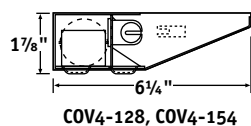

COV

Covelight

RECESSED ARCHITECTURAL

FEATURES

- Unique design provides wide distribution, far superior to standard or staggered strip lights
- Notched reflector eliminates socket shadows
- Maximum efficiency
- Shallow 3⁷/₁₆" (T8) or 1⁷/₈" (T5) housing profile
- T8, T5 or T5HO
- Modular lengths simplify installation
- Quick disconnect plugs make row wiring easy
- Hinged reflector allows quick access to wireway
- Built-in aligner tabs align fixture housings, simplify continuous row installation
- UL listed 1598, cUL or CSA. Damp Location standard

PRODUCT AVAILABILITY

SIZE	NO. OF LAMPS IN CROSS SECTION	NO. OF LAMPS IN FIXTURE	LAMP TYPE	WIDTH	LENGTH	HEIGHT
2'	1	1	17, 40TT	7 ⁵ / ₁₆ "	24"	3 ⁷ / ₁₆ "
	1	1	14, 24	6 ¹ / ₄ "	22 ¹¹ / ₁₆ "	1 ⁷ / ₈ "
	2	2	14, 17, 24	7 ⁵ / ₁₆ "	24"	3 ⁷ / ₁₆ "
3'	1	1	25	7 ⁵ / ₁₆ "	36"	3 ⁷ / ₁₆ "
	1	1	21, 39	6 ¹ / ₄ "	34 ¹ / ₂ "	1 ⁷ / ₈ "
	2	2	21, 25, 39	7 ⁵ / ₁₆ "	36"	3 ⁷ / ₁₆ "
4'	1	1	32	7 ⁵ / ₁₆ "	48"	3 ⁷ / ₁₆ "
	1	1	28, 54	6 ¹ / ₄ "	45 ⁵ / ₁₆ "	1 ⁷ / ₈ "
	2	2	28, 32, 54	7 ⁵ / ₁₆ "	48"	3 ⁷ / ₁₆ "
6'	1	2	25	7 ⁵ / ₁₆ "	72"	3 ⁷ / ₁₆ "
	1	2	21, 39	6 ¹ / ₄ "	69 ³ / ₄ "	1 ⁷ / ₈ "
	2	4	21, 25, 30	7 ⁵ / ₁₆ "	72"	3 ⁷ / ₁₆ "
8'	1	2	32	7 ⁵ / ₁₆ "	96"	3 ⁷ / ₁₆ "
	1	2	28, 54	6 ¹ / ₄ "	92 ⁷ / ₈ "	1 ⁷ / ₈ "
	2	4	28, 32, 54	7 ⁵ / ₁₆ "	96"	3 ⁷ / ₁₆ "