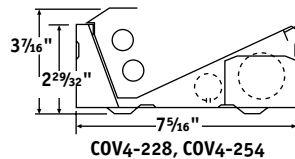

COV

Covelight

RECESSED ARCHITECTURAL

FEATURES

- Unique design provides wide distribution, far superior to standard or staggered strip lights
- Notched reflector eliminates socket shadows
- Maximum efficiency
- Shallow 3⁷/₁₆" (T8) or 1⁷/₈" (T5) housing profile
- T8, T5 or T5HO
- Modular lengths simplify installation
- Quick disconnect plugs make row wiring easy
- Hinged reflector allows quick access to wireway
- Built-in aligner tabs align fixture housings, simplify continuous row installation
- UL listed 1598, cUL or CSA. Damp Location standard

PRODUCT AVAILABILITY

SIZE	NO. OF LAMPS IN CROSS SECTION	NO. OF LAMPS IN FIXTURE	LAMP TYPE	WIDTH	LENGTH	HEIGHT
2'	1	1	17, 40TT	7 ⁵ / ₁₆ "	24"	3 ⁷ / ₁₆ "
	1	1	14, 24	6 ¹ / ₄ "	22 ¹¹ / ₁₆ "	1 ⁷ / ₈ "
	2	2	14, 17, 24	7 ⁵ / ₁₆ "	24"	3 ⁷ / ₁₆ "
3'	1	1	25	7 ⁵ / ₁₆ "	36"	3 ⁷ / ₁₆ "
	1	1	21, 39	6 ¹ / ₄ "	34 ¹ / ₂ "	1 ⁷ / ₈ "
	2	2	21, 25, 39	7 ⁵ / ₁₆ "	36"	3 ⁷ / ₁₆ "
4'	1	1	32	7 ⁵ / ₁₆ "	48"	3 ⁷ / ₁₆ "
	1	1	28, 54	6 ¹ / ₄ "	45 ⁵ / ₁₆ "	1 ⁷ / ₈ "
	2	2	28, 32, 54	7 ⁵ / ₁₆ "	48"	3 ⁷ / ₁₆ "
6'	1	2	25	7 ⁵ / ₁₆ "	72"	3 ⁷ / ₁₆ "
	1	2	21, 39	6 ¹ / ₄ "	69 ³ / ₄ "	1 ⁷ / ₈ "
	2	4	21, 25, 30	7 ⁵ / ₁₆ "	72"	3 ⁷ / ₁₆ "
8'	1	2	32	7 ⁵ / ₁₆ "	96"	3 ⁷ / ₁₆ "
	1	2	28, 54	6 ¹ / ₄ "	92 ⁷ / ₈ "	1 ⁷ / ₈ "
	2	4	28, 32, 54	7 ⁵ / ₁₆ "	96"	3 ⁷ / ₁₆ "