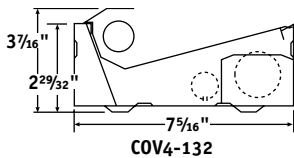

COV

Covelight

RECESSED ARCHITECTURAL

FEATURES

- Unique design provides wide distribution, far superior to standard or staggered strip lights
- Notched reflector eliminates socket shadows
- Maximum efficiency
- Shallow 3⁷/₁₆" (T8) or 1⁷/₈" (T5) housing profile
- T8, T5 or T5HO
- Modular lengths simplify installation
- Quick disconnect plugs make row wiring easy
- Hinged reflector allows quick access to wireway
- Built-in aligner tabs align fixture housings, simplify continuous row installation
- UL listed 1598, cUL or CSA. Damp Location standard

PRODUCT AVAILABILITY

SIZE	NO. OF LAMPS IN CROSS SECTION	NO. OF LAMPS IN FIXTURE	LAMP TYPE	WIDTH	LENGTH	HEIGHT
2'	1	1	17, 40TT	7 ⁵ / ₁₆ "	24"	3 ⁷ / ₁₆ "
	1	1	14, 24	6 ¹ / ₄ "	22 ¹¹ / ₁₆ "	1 ⁷ / ₈ "
	2	2	14, 17, 24	7 ⁵ / ₁₆ "	24"	3 ⁷ / ₁₆ "
3'	1	1	25	7 ⁵ / ₁₆ "	36"	3 ⁷ / ₁₆ "
	1	1	21, 39	6 ¹ / ₄ "	34 ¹ / ₂ "	1 ⁷ / ₈ "
	2	2	21, 25, 39	7 ⁵ / ₁₆ "	36"	3 ⁷ / ₁₆ "
4'	1	1	32	7 ⁵ / ₁₆ "	48"	3 ⁷ / ₁₆ "
	1	1	28, 54	6 ¹ / ₄ "	45 ⁵ / ₁₆ "	1 ⁷ / ₈ "
	2	2	28, 32, 54	7 ⁵ / ₁₆ "	48"	3 ⁷ / ₁₆ "
6'	1	2	25	7 ⁵ / ₁₆ "	72"	3 ⁷ / ₁₆ "
	1	2	21, 39	6 ¹ / ₄ "	69 ³ / ₄ "	1 ⁷ / ₈ "
	2	4	21, 25, 30	7 ⁵ / ₁₆ "	72"	3 ⁷ / ₁₆ "
8'	1	2	32	7 ⁵ / ₁₆ "	96"	3 ⁷ / ₁₆ "
	1	2	28, 54	6 ¹ / ₄ "	92 ⁷ / ₈ "	1 ⁷ / ₈ "
	2	4	28, 32, 54	7 ⁵ / ₁₆ "	96"	3 ⁷ / ₁₆ "