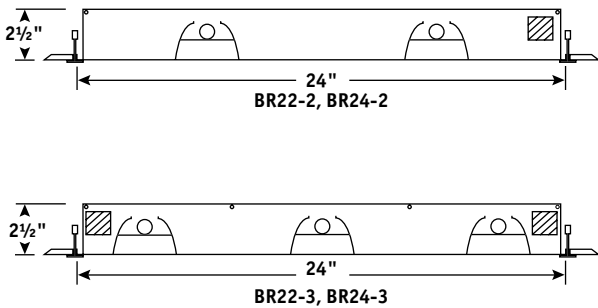

FEATURES

- Unique aesthetic combines dedicated louvers with perforated face
- Excellent glare control for spaces where computers are in use; RP-1 compliant options
- 2½" deep ultra-shallow housing frees up plenum space, fits into tight areas, and is easy to handle and install
- Precise batwing distribution is ideal for 8' × 8' and 8' × 10' spacings
- Wall wash (1WW) option lights walls to eliminate "cave effect"
- Double wall wash (2WW) option for corridors, small offices, or conference rooms
- T5 or T5HO technology offers an exceptional lumen package
- Dedicated louvers create an optical envelope to provide maximum contribution from each lamp
- UL listed 1598, cUL or CSA. Damp Location standard

PRODUCT AVAILABILITY

SIZE	NO. OF LAMPS IN CROSS SECTION	LAMP TYPE	DEDICATED LOUVERS	PERFORATED PANELS	FIXTURE HEIGHT	CEILING TYPE
2' × 2'	2	14, 24	2	3	2½"	G, SG
	3	14, 24	3	2	2½"	G, SG
2' × 4'	2	28, 54	2	3	2½"	G, SG
	3	28, 54	3	2	2½"	G, SG