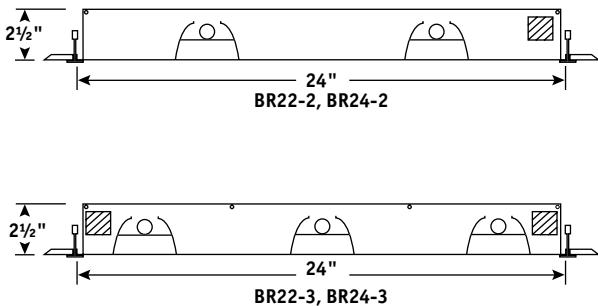

FEATURES

- Unique aesthetic combines dedicated louvers with perforated face
- Excellent glare control for spaces where computers are in use; RP-1 compliant options
- 2½" deep ultra-shallow housing frees up plenum space, fits into tight areas, and is easy to handle and install
- Precise batwing distribution is ideal for 8' × 8' and 8' × 10' spacings
- Wall wash (1WW) option lights walls to eliminate "cave effect"
- Double wall wash (2WW) option for corridors, small offices, or conference rooms
- T5 or T5HO technology offers an exceptional lumen package
- Dedicated louvers create an optical envelope to provide maximum contribution from each lamp
- UL listed 1598, cUL or CSA. Damp Location standard

PRODUCT AVAILABILITY

SIZE	NO. OF LAMPS IN CROSS SECTION	LAMP TYPE	DEDICATED LOUVERS	PERFORATED PANELS	FIXTURE HEIGHT	CEILING TYPE
2' × 2'	2	14, 24	2	3	2½"	G, SG
	3	14, 24	3	2	2½"	G, SG
2' × 4'	2	28, 54	2	3	2½"	G, SG
	3	28, 54	3	2	2½"	G, SG