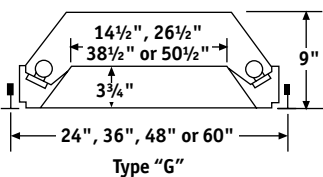

The flanged AC is installed by drawing the upper housing (1) into the ceiling by vertically adjustable wing hangers. The lower decorative skirt assembly (2) is then attached and drawn tight against the finished ceiling without the use of tools. Relamping may be done by reaching over the skirt assembly.

PRODUCT AVAILABILITY

SIZE	NO. OF LAMPS	LAMP TYPE	SOCKET TYPE	LAMP DESCRIPTION	LAMP LENGTH
2' x 2'	4	36	2G11	Twin Tube	16½"
3' x 3'	4	14, 17, 24	Bi-pin	Programmed Start	2'
4' x 4'	4	21, 25, 39	Bi-pin	Programmed Start	3'
5' x 5'	4	28, 32, 54	Bi-pin	Programmed Start	4'