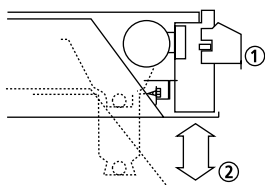

The flanged AC is installed by drawing the upper housing (1) into the ceiling by vertically adjustable wing hangers. The lower decorative skirt assembly (2) is then attached and drawn tight against the finished ceiling without the use of tools. Relamping may be done by reaching over the skirt assembly.

PRODUCT AVAILABILITY

SIZE	NO. OF LAMPS	LAMP TYPE	SOCKET TYPE	LAMP DESCRIPTION	LAMP LENGTH
2' x 2'	4	36	2G11	Twin Tube	16½"
3' x 3'	4	14, 17, 24	Bi-pin	Programmed Start	2'
4' x 4'	4	21, 25, 39	Bi-pin	Programmed Start	3'
5' x 5'	4	28, 32, 54	Bi-pin	Programmed Start	4'