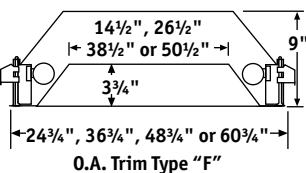

The flanged AC is installed by drawing the upper housing (1) into the ceiling by vertically adjustable wing hangers. The lower decorative skirt assembly (2) is then attached and drawn tight against the finished ceiling without the use of tools. Relamping may be done by reaching over the skirt assembly.

PRODUCT AVAILABILITY

SIZE	NO. OF LAMPS	LAMP TYPE	SOCKET TYPE	LAMP DESCRIPTION	LAMP LENGTH
2' x 2'	4	36	2G11	Twin Tube	16½"
3' x 3'	4	14, 17, 24	Bi-pin	Programmed Start	2'
4' x 4'	4	21, 25, 39	Bi-pin	Programmed Start	3'
5' x 5'	4	28, 32, 54	Bi-pin	Programmed Start	4'